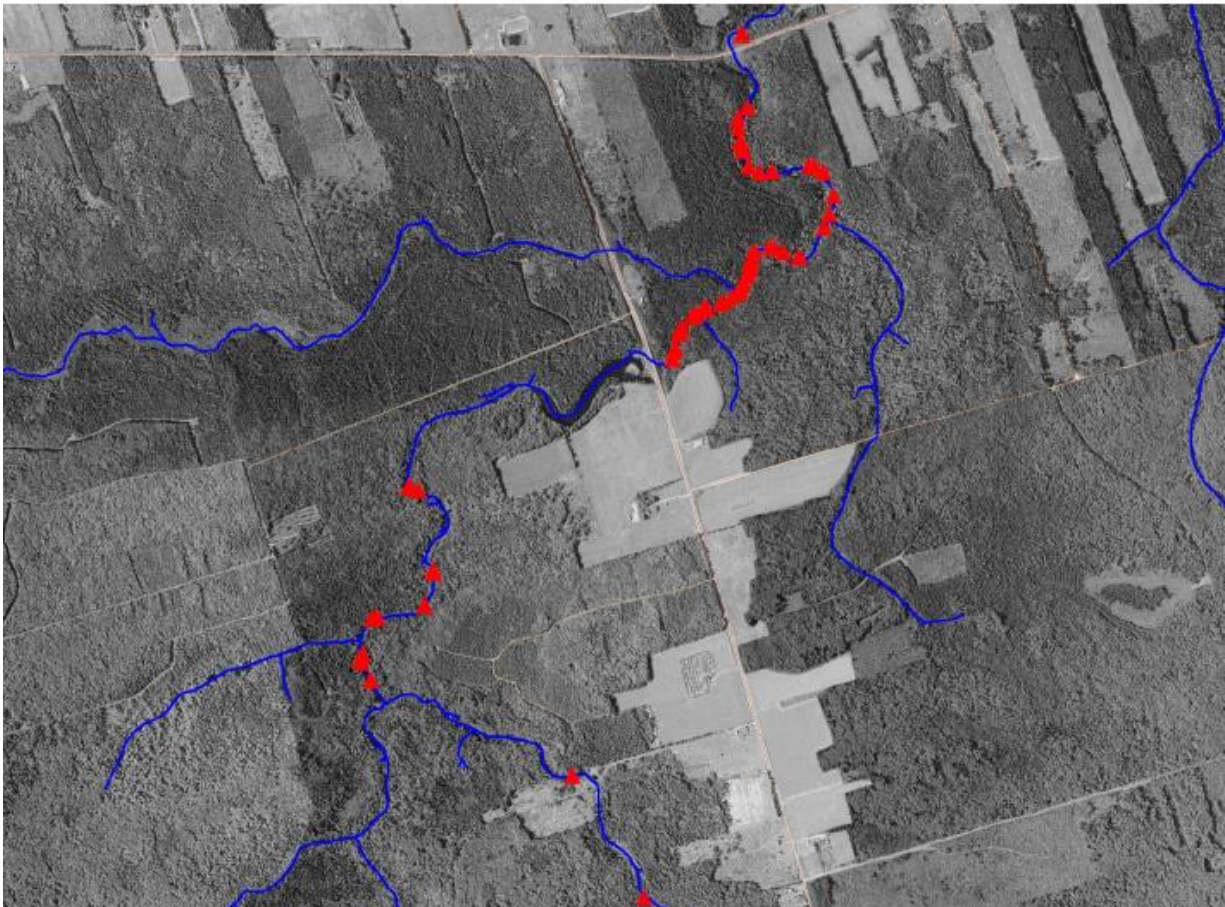

Atlantic Salmon Redd Surveys

Souris & Area Branch of the PEI Wildlife Federation

2010

Atlantic Salmon Redd Surveys: Watershed

Watershed	# of redds
Bear River	0
Cow River	0
Cross River	113
Fortune River	0
Hay River	0
Naufrage River	33
North Lake Creek	205
Priest Pond Creek	13
Souris River	0
Total	364

2010 Atlantic Salmon Redd Maps

Cross River

Naufrage River

Atlantic Salmon Redd Surveys

Souris & Area Branch of the PEI Wildlife Federation

2010

North Lake Creek

Atlantic Salmon Redd Surveys

Souris & Area Branch of the PEI Wildlife Federation

2010

Priest Pond Creek