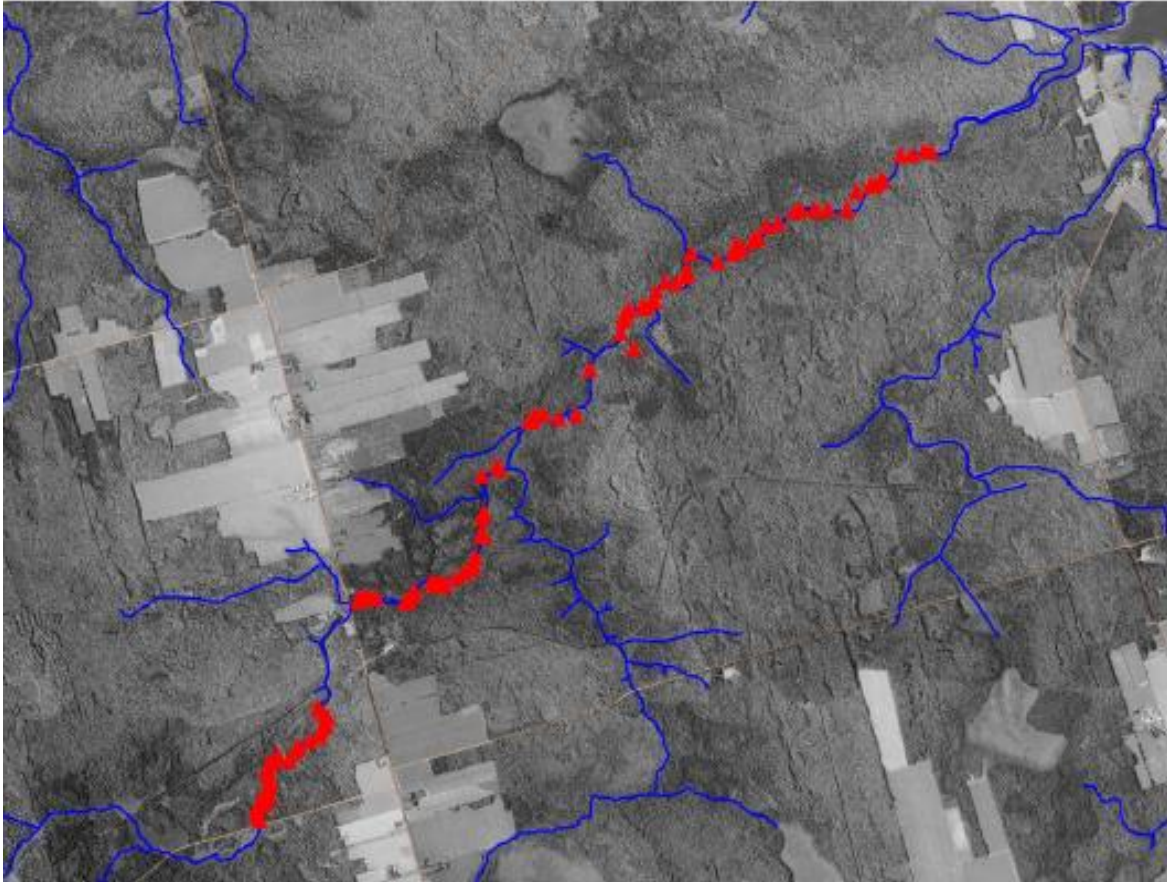

Atlantic Salmon Redd Surveys

Souris & Area Branch of the PEI Wildlife Federation

2010

Atlantic Salmon Redd Surveys: Watershed

Watershed	# of redds
Bear River	0
Cow River	0
Cross River	113
Fortune River	0
Hay River	0
Naufrage River	33
North Lake Creek	205
Priest Pond Creek	13
Souris River	0
Total	364

2010 Atlantic Salmon Redd Maps

Cross River

Naufrage River

Atlantic Salmon Redd Surveys

Souris & Area Branch of the PEI Wildlife Federation

2010

North Lake Creek

Atlantic Salmon Redd Surveys

Souris & Area Branch of the PEI Wildlife Federation

2010

Priest Pond Creek