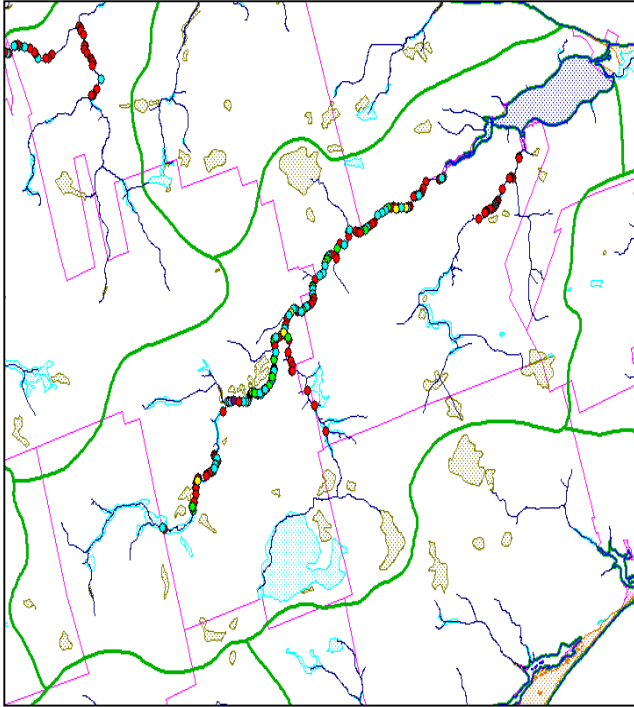

Atlantic Salmon Redd Surveys: Stream Reach

Date	Watershed/Stream Reach	# of redds
November 18, 2013	Hay River: Northside Road to Tidal	18
	Hay River: Northside Road to Tidal	16
November 20, 2013	Cow River: Northside Road to Selkirk	45
	Cow River: Above Selkirk Road	5
November 21, 2013	Cross River: Northside Road to MacInnis' Dam	79
	Cross River: MacInnis' Dam to MacIsaacs	95
November 22, 2013	Cross River: Forks (West Branch) to New Zeland	82
	Cross River: MacIsaac's to Claude Clements	12
November 25, 2013	North Lake: Alder Brook	13
	North Lake: Joe Fays to West Tarantum Road	39
	North Lake: Tarantum Loop	3
	North Lake: Joe Fays to Baltic	102
November 26, 2013	North Lake: Jimmy Paddy Road to Joe Fays	152
	Naufrage River: Hermitage Road to Tidal	71
November 27, 2013	Naufrage River: Hermitage Road to Larkins' Dam	369
	Priest Pond: Pensioners Road to Kevin Brothers'	2
November 29, 2013	Priest Pond: Pensioners Road to Bull Creek Road	22
	Bear River: Tidal to Northside Road	11
	Bear River: Below Northside Road	5
	Priest Pond: Allen Road to Glen Dixons Dam	92
December 2, 2013	Priest Pond: Allen Road to Bull Creek Road	14
	Hay River: Northside Road (below road)	9
	North Lake: Mill Creek	24
December 3, 2013	Priest Pond: South Branch	21
	Naufrage River: Church Road to Selkirk Road (Lower Half)	7
	Naufrage River: Church Road to Selkirk Road (Upper Half)	6

2013 Atlantic Salmon Redd Maps

LEGEND

- 1 (Red)
- 2 (Aqua Blue)
- 3 (Lime Green)
- 4 (Yellow)
- 5 (Purple)
- 6 (Black)
- 7 (Navy Blue)
- 8 (Forest Green)
- 9 (Pink)
- 10 (Orange)
- 11 (Grey)
- 12 (White)
- 13 (Turquoise)
- 19 (Brown)

Atlantic Salmon Redd Surveys

Souris & Area Branch of the PEI Wildlife Federation

2013

Bear River

Cow River

Cross River

Hay River

Naufrage River

North Lake Creek

Priest Pond Creek