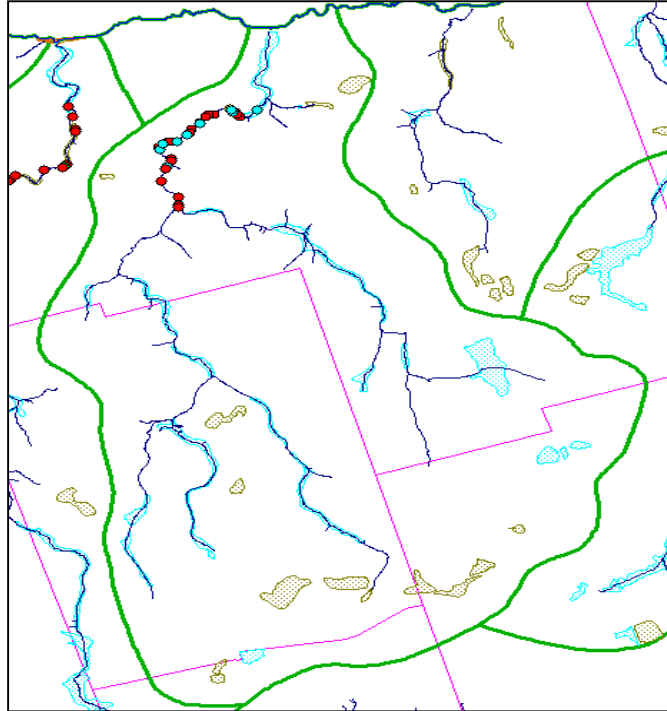

Atlantic Salmon Redd Surveys: Stream Reach

Date	Watershed/Stream Reach	# of redds
November 18, 2013	Hay River: Northside Road to Tidal	18
	Hay River: Northside Road to Tidal	16
November 20, 2013	Cow River: Northside Road to Selkirk	45
	Cow River: Above Selkirk Road	5
November 21, 2013	Cross River: Northside Road to MacInnis' Dam	79
	Cross River: MacInnis' Dam to MacIsaacs	95
November 22, 2013	Cross River: Forks (West Branch) to New Zeland	82
	Cross River: MacIsaac's to Claude Clements	12
November 25, 2013	North Lake: Alder Brook	13
	North Lake: Joe Fays to West Tarantum Road	39
	North Lake: Tarantum Loop	3
	North Lake: Joe Fays to Baltic	102
November 26, 2013	North Lake: Jimmy Paddy Road to Joe Fays	152
	Naufrage River: Hermitage Road to Tidal	71
November 27, 2013	Naufrage River: Hermitage Road to Larkins' Dam	369
	Priest Pond: Pensioners Road to Kevin Brothers'	2
November 29, 2013	Priest Pond: Pensioners Road to Bull Creek Road	22
	Bear River: Tidal to Northside Road	11
	Bear River: Below Northside Road	5
	Priest Pond: Allen Road to Glen Dixons Dam	92
December 2, 2013	Priest Pond: Allen Road to Bull Creek Road	14
	Hay River: Northside Road (below road)	9
	North Lake: Mill Creek	24
December 3, 2013	Priest Pond: South Branch	21
	Naufrage River: Church Road to Selkirk Road (Lower Half)	7
	Naufrage River: Church Road to Selkirk Road (Upper Half)	6

2013 Atlantic Salmon Redd Maps

LEGEND

- 1 (Red)
- 2 (Aqua Blue)
- 3 (Lime Green)
- 4 (Yellow)
- 5 (Purple)
- 6 (Black)
- 7 (Navy Blue)
- 8 (Forest Green)
- 9 (Pink)
- 10 (Orange)
- 11 (Grey)
- 12 (White)
- 13 (Turquoise)
- 19 (Brown)

Atlantic Salmon Redd Surveys

Souris & Area Branch of the PEI Wildlife Federation

2013

Bear River

Cow River

Cross River

Hay River

Naufrage River

North Lake Creek

Priest Pond Creek