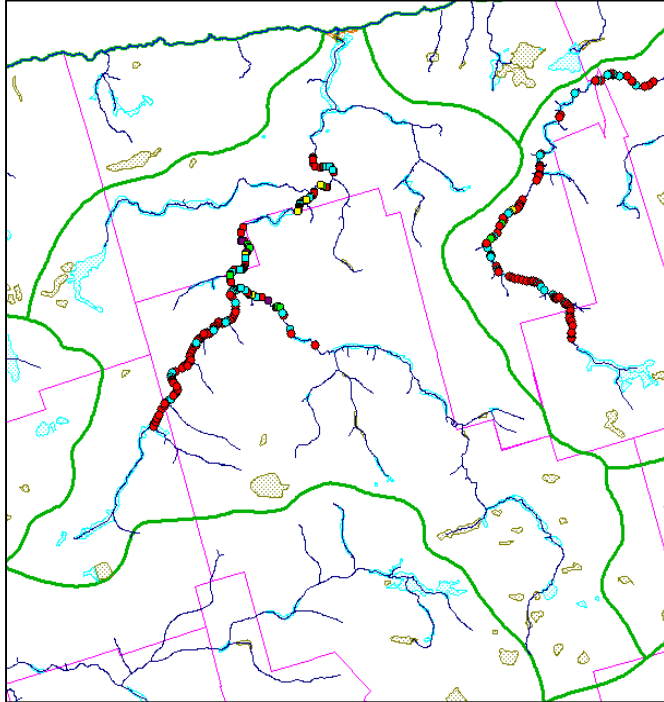

Atlantic Salmon Redd Surveys: Stream Reach

Date	Watershed/Stream Reach	# of redds
November 18, 2013	Hay River: Northside Road to Tidal	18
	Hay River: Northside Road to Tidal	16
November 20, 2013	Cow River: Northside Road to Selkirk	45
	Cow River: Above Selkirk Road	5
November 21, 2013	Cross River: Northside Road to MacInnis' Dam	79
	Cross River: MacInnis' Dam to MacIsaacs	95
November 22, 2013	Cross River: Forks (West Branch) to New Zeland	82
	Cross River: MacIsaac's to Claude Clements	12
November 25, 2013	North Lake: Alder Brook	13
	North Lake: Joe Fays to West Tarantum Road	39
	North Lake: Tarantum Loop	3
	North Lake: Joe Fays to Baltic	102
November 26, 2013	North Lake: Jimmy Paddy Road to Joe Fays	152
	Naufrage River: Hermitage Road to Tidal	71
November 27, 2013	Naufrage River: Hermitage Road to Larkins' Dam	369
	Priest Pond: Pensioners Road to Kevin Brothers'	2
November 29, 2013	Priest Pond: Pensioners Road to Bull Creek Road	22
	Bear River: Tidal to Northside Road	11
	Bear River: Below Northside Road	5
	Priest Pond: Allen Road to Glen Dixons Dam	92
December 2, 2013	Priest Pond: Allen Road to Bull Creek Road	14
	Hay River: Northside Road (below road)	9
	North Lake: Mill Creek	24
December 3, 2013	Priest Pond: South Branch	21
	Naufrage River: Church Road to Selkirk Road (Lower Half)	7
	Naufrage River: Church Road to Selkirk Road (Upper Half)	6

2013 Atlantic Salmon Redd Maps

LEGEND

- 1 (Red)
- 2 (Aqua Blue)
- 3 (Lime Green)
- 4 (Yellow)
- 5 (Purple)
- 6 (Black)
- 7 (Navy Blue)
- 8 (Forest Green)
- 9 (Pink)
- 10 (Orange)
- 11 (Grey)
- 12 (White)
- 13 (Turquoise)
- 19 (Brown)

Atlantic Salmon Redd Surveys

Souris & Area Branch of the PEI Wildlife Federation

2013

Bear River

Cow River

Cross River

Hay River

Naufrage River

North Lake Creek

Priest Pond Creek