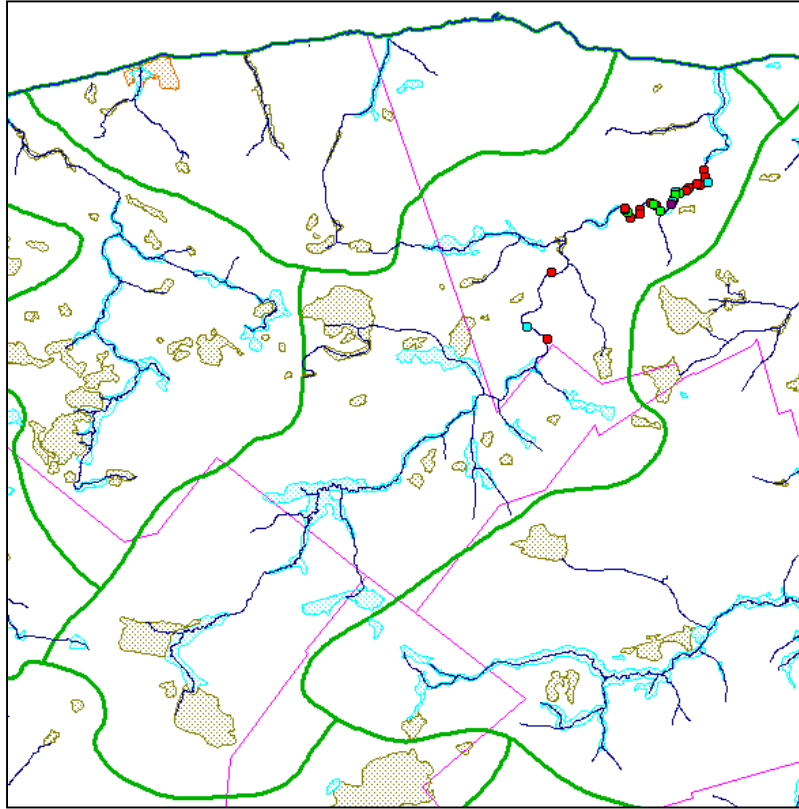

Atlantic Salmon Redd Surveys: Stream Reach

Date	Watershed/Stream Reach	# of redds
November 18, 2013	Hay River: Northside Road to Tidal	18
	Hay River: Northside Road to Tidal	16
November 20, 2013	Cow River: Northside Road to Selkirk	45
	Cow River: Above Selkirk Road	5
November 21, 2013	Cross River: Northside Road to MacInnis' Dam	79
	Cross River: MacInnis' Dam to MacIsaacs	95
November 22, 2013	Cross River: Forks (West Branch) to New Zeland	82
	Cross River: MacIsaac's to Claude Clements	12
November 25, 2013	North Lake: Alder Brook	13
	North Lake: Joe Fays to West Tarantum Road	39
	North Lake: Tarantum Loop	3
	North Lake: Joe Fays to Baltic	102
November 26, 2013	North Lake: Jimmy Paddy Road to Joe Fays	152
	Naufrage River: Hermitage Road to Tidal	71
November 27, 2013	Naufrage River: Hermitage Road to Larkins' Dam	369
	Priest Pond: Pensioners Road to Kevin Brothers'	2
November 29, 2013	Priest Pond: Pensioners Road to Bull Creek Road	22
	Bear River: Tidal to Northside Road	11
	Bear River: Below Northside Road	5
	Priest Pond: Allen Road to Glen Dixons Dam	92
December 2, 2013	Priest Pond: Allen Road to Bull Creek Road	14
	Hay River: Northside Road (below road)	9
	North Lake: Mill Creek	24
December 3, 2013	Priest Pond: South Branch	21
	Naufrage River: Church Road to Selkirk Road (Lower Half)	7
	Naufrage River: Church Road to Selkirk Road (Upper Half)	6

2013 Atlantic Salmon Redd Maps

LEGEND

- 1 (Red)
- 2 (Aqua Blue)
- 3 (Lime Green)
- 4 (Yellow)
- 5 (Purple)
- 6 (Black)
- 7 (Navy Blue)
- 8 (Forest Green)
- 9 (Pink)
- 10 (Orange)
- 11 (Grey)
- 12 (White)
- 13 (Turquoise)
- 19 (Brown)

Atlantic Salmon Redd Surveys

Souris & Area Branch of the PEI Wildlife Federation

2013

Bear River

Cow River

Cross River

Hay River

Naufrage River

North Lake Creek

Priest Pond Creek