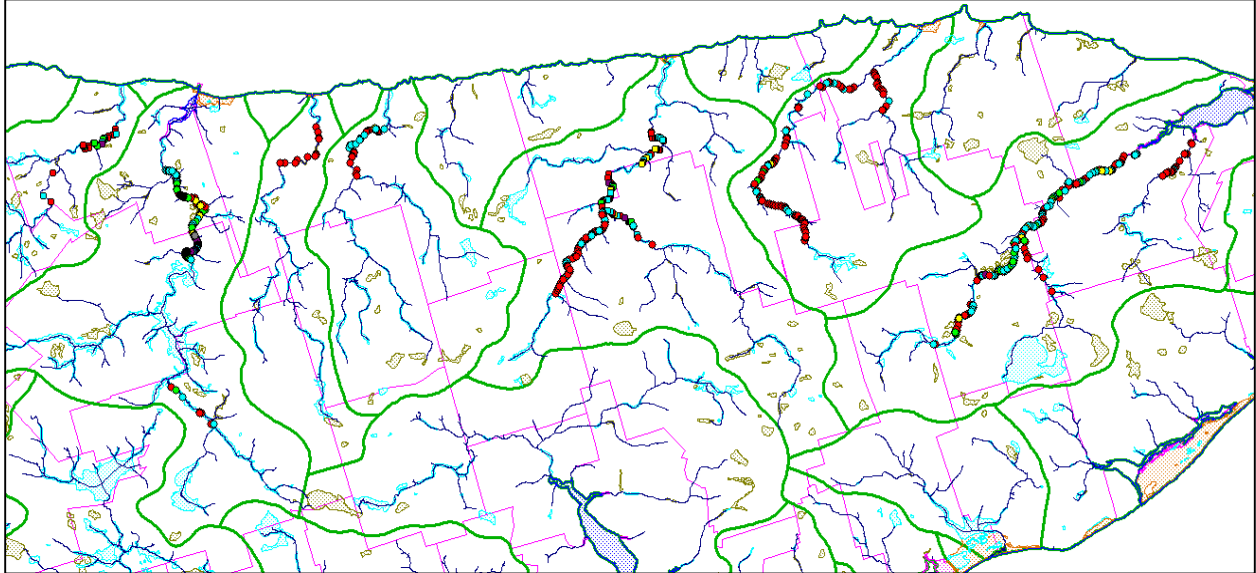

Atlantic Salmon Redd Surveys

Souris & Area Branch of the PEI Wildlife Federation

2013

Atlantic Salmon Redd Surveys: Watershed

Watershed	# of redds
Bear River	16
Cow River	50
Cross River	268
Hay River	43
Naufrage River	453
North Lake Creek	333
Priest Pond Creek	151
Total	1314

Atlantic Salmon Redd Surveys: Stream Reach

Date	Watershed/Stream Reach	# of redds
November 18, 2013	Hay River: Northside Road to Tidal	18
	Hay River: Northside Road to Tidal	16
November 20, 2013	Cow River: Northside Road to Selkirk	45
	Cow River: Above Selkirk Road	5
November 21, 2013	Cross River: Northside Road to MacInnis' Dam	79
	Cross River: MacInnis' Dam to MacIsaacs	95
November 22, 2013	Cross River: Forks (West Branch) to New Zeland	82
	Cross River: MacIsaac's to Claude Clements	12
November 25, 2013	North Lake: Alder Brook	13
	North Lake: Joe Fays to West Tarantum Road	39
	North Lake: Tarantum Loop	3
	North Lake: Joe Fays to Baltic	102
November 26, 2013	North Lake: Jimmy Paddy Road to Joe Fays	152
	Naufrage River: Hermitage Road to Tidal	71
November 27, 2013	Naufrage River: Hermitage Road to Larkins' Dam	369
	Priest Pond: Pensioners Road to Kevin Brothers'	2
November 29, 2013	Priest Pond: Pensioners Road to Bull Creek Road	22
	Bear River: Tidal to Northside Road	11
	Bear River: Below Northside Road	5
	Priest Pond: Allen Road to Glen Dixons Dam	92
December 2, 2013	Priest Pond: Allen Road to Bull Creek Road	14
	Hay River: Northside Road (below road)	9
	North Lake: Mill Creek	24
December 3, 2013	Priest Pond: South Branch	21
	Naufrage River: Church Road to Selkirk Road (Lower Half)	7
	Naufrage River: Church Road to Selkirk Road (Upper Half)	6

2013 Atlantic Salmon Redd Maps

LEGEND

- 1 (Red)
- 2 (Aqua Blue)
- 3 (Lime Green)
- 4 (Yellow)
- 5 (Purple)
- 6 (Black)
- 7 (Navy Blue)
- 8 (Forest Green)
- 9 (Pink)
- 10 (Orange)
- 11 (Grey)
- 12 (White)
- 13 (Turquoise)
- 19 (Brown)