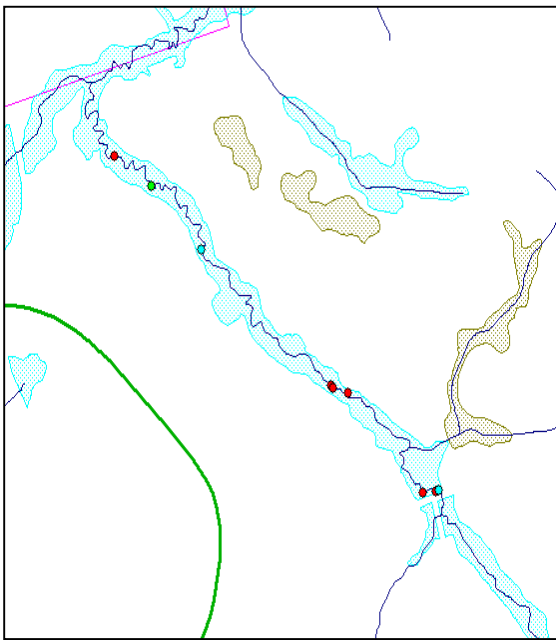

Atlantic Salmon Redd Surveys: Stream Reach

Date	Watershed/Stream Reach	# of redds
November 18, 2013	Hay River: Northside Road to Tidal	18
	Hay River: Northside Road to Tidal	16
November 20, 2013	Cow River: Northside Road to Selkirk	45
	Cow River: Above Selkirk Road	5
November 21, 2013	Cross River: Northside Road to MacInnis' Dam	79
	Cross River: MacInnis' Dam to MacIsaacs	95
November 22, 2013	Cross River: Forks (West Branch) to New Zeland	82
	Cross River: MacIsaac's to Claude Clements	12
November 25, 2013	North Lake: Alder Brook	13
	North Lake: Joe Fays to West Tarantum Road	39
	North Lake: Tarantum Loop	3
	North Lake: Joe Fays to Baltic	102
November 26, 2013	North Lake: Jimmy Paddy Road to Joe Fays	152
	Naufrage River: Hermitage Road to Tidal	71
November 27, 2013	Naufrage River: Hermitage Road to Larkins' Dam	369
	Priest Pond: Pensioners Road to Kevin Brothers'	2
November 29, 2013	Priest Pond: Pensioners Road to Bull Creek Road	22
	Bear River: Tidal to Northside Road	11
	Bear River: Below Northside Road	5
	Priest Pond: Allen Road to Glen Dixons Dam	92
December 2, 2013	Priest Pond: Allen Road to Bull Creek Road	14
	Hay River: Northside Road (below road)	9
	North Lake: Mill Creek	24
December 3, 2013	Priest Pond: South Branch	21
	Naufrage River: Church Road to Selkirk Road (Lower Half)	7
	Naufrage River: Church Road to Selkirk Road (Upper Half)	6

Atlantic Salmon Redd Surveys

Souris & Area Branch of the PEI Wildlife Federation

2013

Bear River

Cow River

Cross River

Hay River

Naufrage River

North Lake Creek

Priest Pond Creek