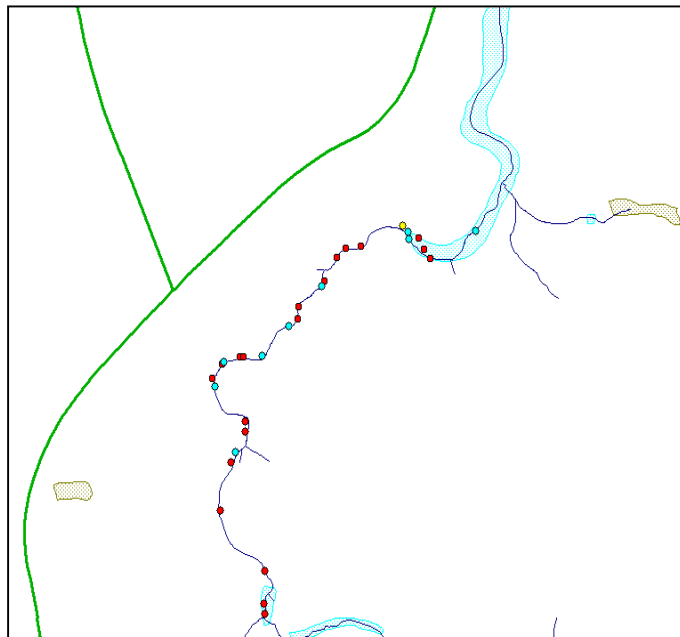

Atlantic Salmon Redd Surveys: Stream Reach

Date	Watershed/Stream Reach	# of redds
November 18, 2013	Hay River: Northside Road to Tidal	18
	Hay River: Northside Road to Tidal	16
November 20, 2013	Cow River: Northside Road to Selkirk	45
	Cow River: Above Selkirk Road	5
November 21, 2013	Cross River: Northside Road to MacInnis' Dam	79
	Cross River: MacInnis' Dam to MacIsaacs	95
November 22, 2013	Cross River: Forks (West Branch) to New Zeland	82
	Cross River: MacIsaac's to Claude Clements	12
November 25, 2013	North Lake: Alder Brook	13
	North Lake: Joe Fays to West Tarantum Road	39
	North Lake: Tarantum Loop	3
	North Lake: Joe Fays to Baltic	102
November 26, 2013	North Lake: Jimmy Paddy Road to Joe Fays	152
	Naufrage River: Hermitage Road to Tidal	71
November 27, 2013	Naufrage River: Hermitage Road to Larkins' Dam	369
	Priest Pond: Pensioners Road to Kevin Brothers'	2
November 29, 2013	Priest Pond: Pensioners Road to Bull Creek Road	22
	Bear River: Tidal to Northside Road	11
	Bear River: Below Northside Road	5
	Priest Pond: Allen Road to Glen Dixons Dam	92
December 2, 2013	Priest Pond: Allen Road to Bull Creek Road	14
	Hay River: Northside Road (below road)	9
	North Lake: Mill Creek	24
December 3, 2013	Priest Pond: South Branch	21
	Naufrage River: Church Road to Selkirk Road (Lower Half)	7
	Naufrage River: Church Road to Selkirk Road (Upper Half)	6

Atlantic Salmon Redd Surveys

Souris & Area Branch of the PEI Wildlife Federation

2013

Bear River

Cow River

Cross River

Hay River

Naufrage River