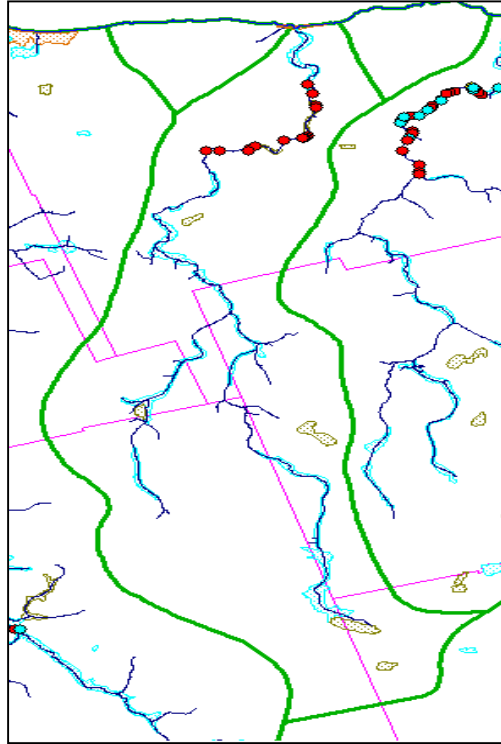

Atlantic Salmon Redd Surveys

Souris & Area Branch of the PEI Wildlife Federation

2013

Bear River