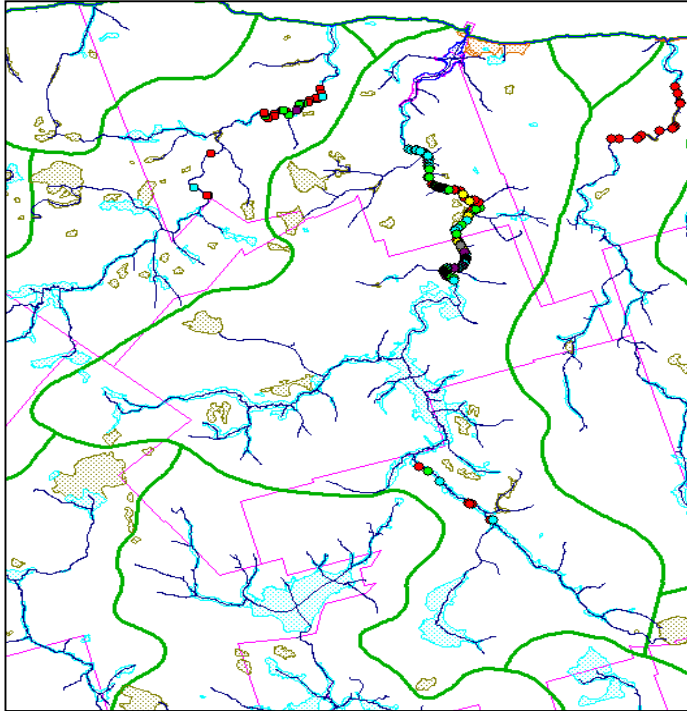

Atlantic Salmon Redd Surveys: Stream Reach

Date	Watershed/Stream Reach	# of redds
November 18, 2013	Hay River: Northside Road to Tidal	18
	Hay River: Northside Road to Tidal	16
November 20, 2013	Cow River: Northside Road to Selkirk	45
	Cow River: Above Selkirk Road	5
November 21, 2013	Cross River: Northside Road to MacInnis' Dam	79
	Cross River: MacInnis' Dam to MacIsaacs	95
November 22, 2013	Cross River: Forks (West Branch) to New Zeland	82
	Cross River: MacIsaac's to Claude Clements	12
November 25, 2013	North Lake: Alder Brook	13
	North Lake: Joe Fays to West Tarantum Road	39
	North Lake: Tarantum Loop	3
	North Lake: Joe Fays to Baltic	102
November 26, 2013	North Lake: Jimmy Paddy Road to Joe Fays	152
	Naufrage River: Hermitage Road to Tidal	71
November 27, 2013	Naufrage River: Hermitage Road to Larkins' Dam	369
	Priest Pond: Pensioners Road to Kevin Brothers'	2
November 29, 2013	Priest Pond: Pensioners Road to Bull Creek Road	22
	Bear River: Tidal to Northside Road	11
	Bear River: Below Northside Road	5
	Priest Pond: Allen Road to Glen Dixons Dam	92
December 2, 2013	Priest Pond: Allen Road to Bull Creek Road	14
	Hay River: Northside Road (below road)	9
	North Lake: Mill Creek	24
December 3, 2013	Priest Pond: South Branch	21
	Naufrage River: Church Road to Selkirk Road (Lower Half)	7
	Naufrage River: Church Road to Selkirk Road (Upper Half)	6

2013 Atlantic Salmon Redd Maps

LEGEND

- 1 (Red)
- 2 (Aqua Blue)
- 3 (Lime Green)
- 4 (Yellow)
- 5 (Purple)
- 6 (Black)
- 7 (Navy Blue)
- 8 (Forest Green)
- 9 (Pink)
- 10 (Orange)
- 11 (Grey)
- 12 (White)
- 13 (Turquoise)
- 19 (Brown)

Atlantic Salmon Redd Surveys

Souris & Area Branch of the PEI Wildlife Federation

2013

Bear River

Cow River

Cross River

Hay River

Naufrage River

North Lake Creek

Priest Pond Creek