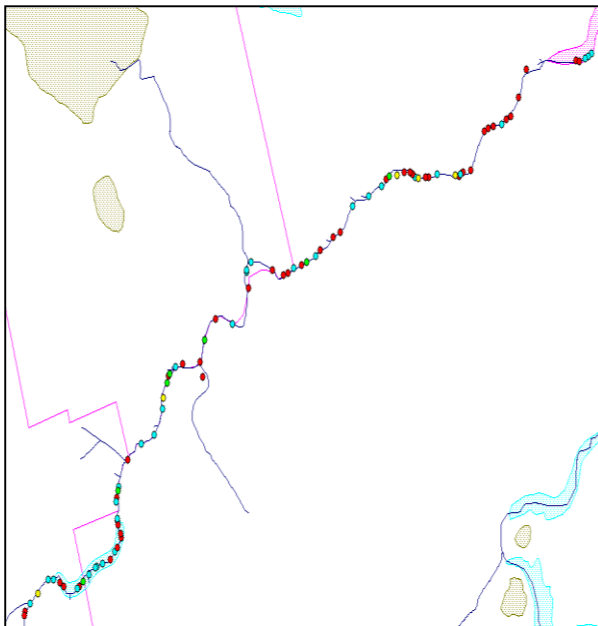

Atlantic Salmon Redd Surveys: Stream Reach

Date	Watershed/Stream Reach	# of redds
November 18, 2013	Hay River: Northside Road to Tidal	18
	Hay River: Northside Road to Tidal	16
November 20, 2013	Cow River: Northside Road to Selkirk	45
	Cow River: Above Selkirk Road	5
November 21, 2013	Cross River: Northside Road to MacInnis' Dam	79
	Cross River: MacInnis' Dam to MacIsaacs	95
November 22, 2013	Cross River: Forks (West Branch) to New Zeland	82
	Cross River: MacIsaac's to Claude Clements	12
November 25, 2013	North Lake: Alder Brook	13
	North Lake: Joe Fays to West Tarantum Road	39
	North Lake: Tarantum Loop	3
	North Lake: Joe Fays to Baltic	102
November 26, 2013	North Lake: Jimmy Paddy Road to Joe Fays	152
	Naufrage River: Hermitage Road to Tidal	71
November 27, 2013	Naufrage River: Hermitage Road to Larkins' Dam	369
	Priest Pond: Pensioners Road to Kevin Brothers'	2
November 29, 2013	Priest Pond: Pensioners Road to Bull Creek Road	22
	Bear River: Tidal to Northside Road	11
	Bear River: Below Northside Road	5
	Priest Pond: Allen Road to Glen Dixons Dam	92
December 2, 2013	Priest Pond: Allen Road to Bull Creek Road	14
	Hay River: Northside Road (below road)	9
	North Lake: Mill Creek	24
December 3, 2013	Priest Pond: South Branch	21
	Naufrage River: Church Road to Selkirk Road (Lower Half)	7
	Naufrage River: Church Road to Selkirk Road (Upper Half)	6

2013 Atlantic Salmon Redd Maps

LEGEND

- 1 (Red)
- 2 (Aqua Blue)
- 3 (Lime Green)
- 4 (Yellow)
- 5 (Purple)
- 6 (Black)
- 7 (Navy Blue)
- 8 (Forest Green)
- 9 (Pink)
- 10 (Orange)
- 11 (Grey)
- 12 (White)
- 13 (Turquoise)
- 19 (Brown)

Atlantic Salmon Redd Surveys

Souris & Area Branch of the PEI Wildlife Federation

2013

Bear River

Cow River

Cross River

Hay River

Naufrage River

North Lake Creek

Priest Pond Creek