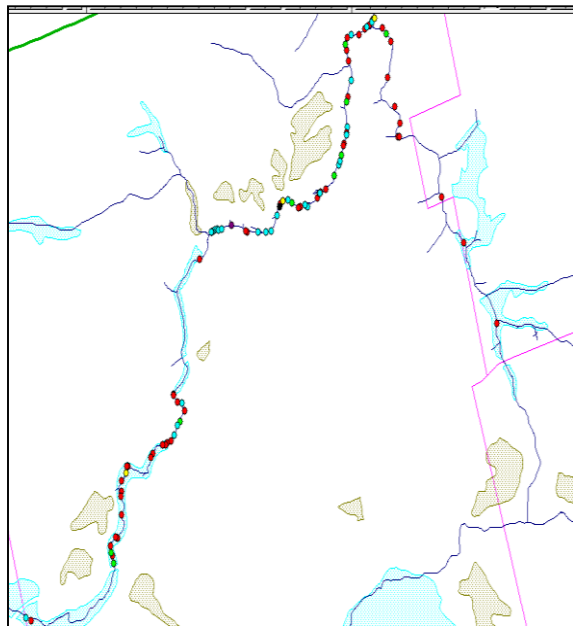

Atlantic Salmon Redd Surveys: Stream Reach

Date	Watershed/Stream Reach	# of redds
November 18, 2013	Hay River: Northside Road to Tidal	18
	Hay River: Northside Road to Tidal	16
November 20, 2013	Cow River: Northside Road to Selkirk	45
	Cow River: Above Selkirk Road	5
November 21, 2013	Cross River: Northside Road to MacInnis' Dam	79
	Cross River: MacInnis' Dam to MacIsaacs	95
November 22, 2013	Cross River: Forks (West Branch) to New Zeland	82
	Cross River: MacIsaac's to Claude Clements	12
November 25, 2013	North Lake: Alder Brook	13
	North Lake: Joe Fays to West Tarantum Road	39
	North Lake: Tarantum Loop	3
	North Lake: Joe Fays to Baltic	102
November 26, 2013	North Lake: Jimmy Paddy Road to Joe Fays	152
	Naufrage River: Hermitage Road to Tidal	71
November 27, 2013	Naufrage River: Hermitage Road to Larkins' Dam	369
	Priest Pond: Pensioners Road to Kevin Brothers'	2
November 29, 2013	Priest Pond: Pensioners Road to Bull Creek Road	22
	Bear River: Tidal to Northside Road	11
	Bear River: Below Northside Road	5
	Priest Pond: Allen Road to Glen Dixons Dam	92
December 2, 2013	Priest Pond: Allen Road to Bull Creek Road	14
	Hay River: Northside Road (below road)	9
	North Lake: Mill Creek	24
December 3, 2013	Priest Pond: South Branch	21
	Naufrage River: Church Road to Selkirk Road (Lower Half)	7
	Naufrage River: Church Road to Selkirk Road (Upper Half)	6

Atlantic Salmon Redd Surveys

Souris & Area Branch of the PEI Wildlife Federation

2013

Bear River

Cow River

Cross River

Hay River

Naufrage River

North Lake Creek

Priest Pond Creek