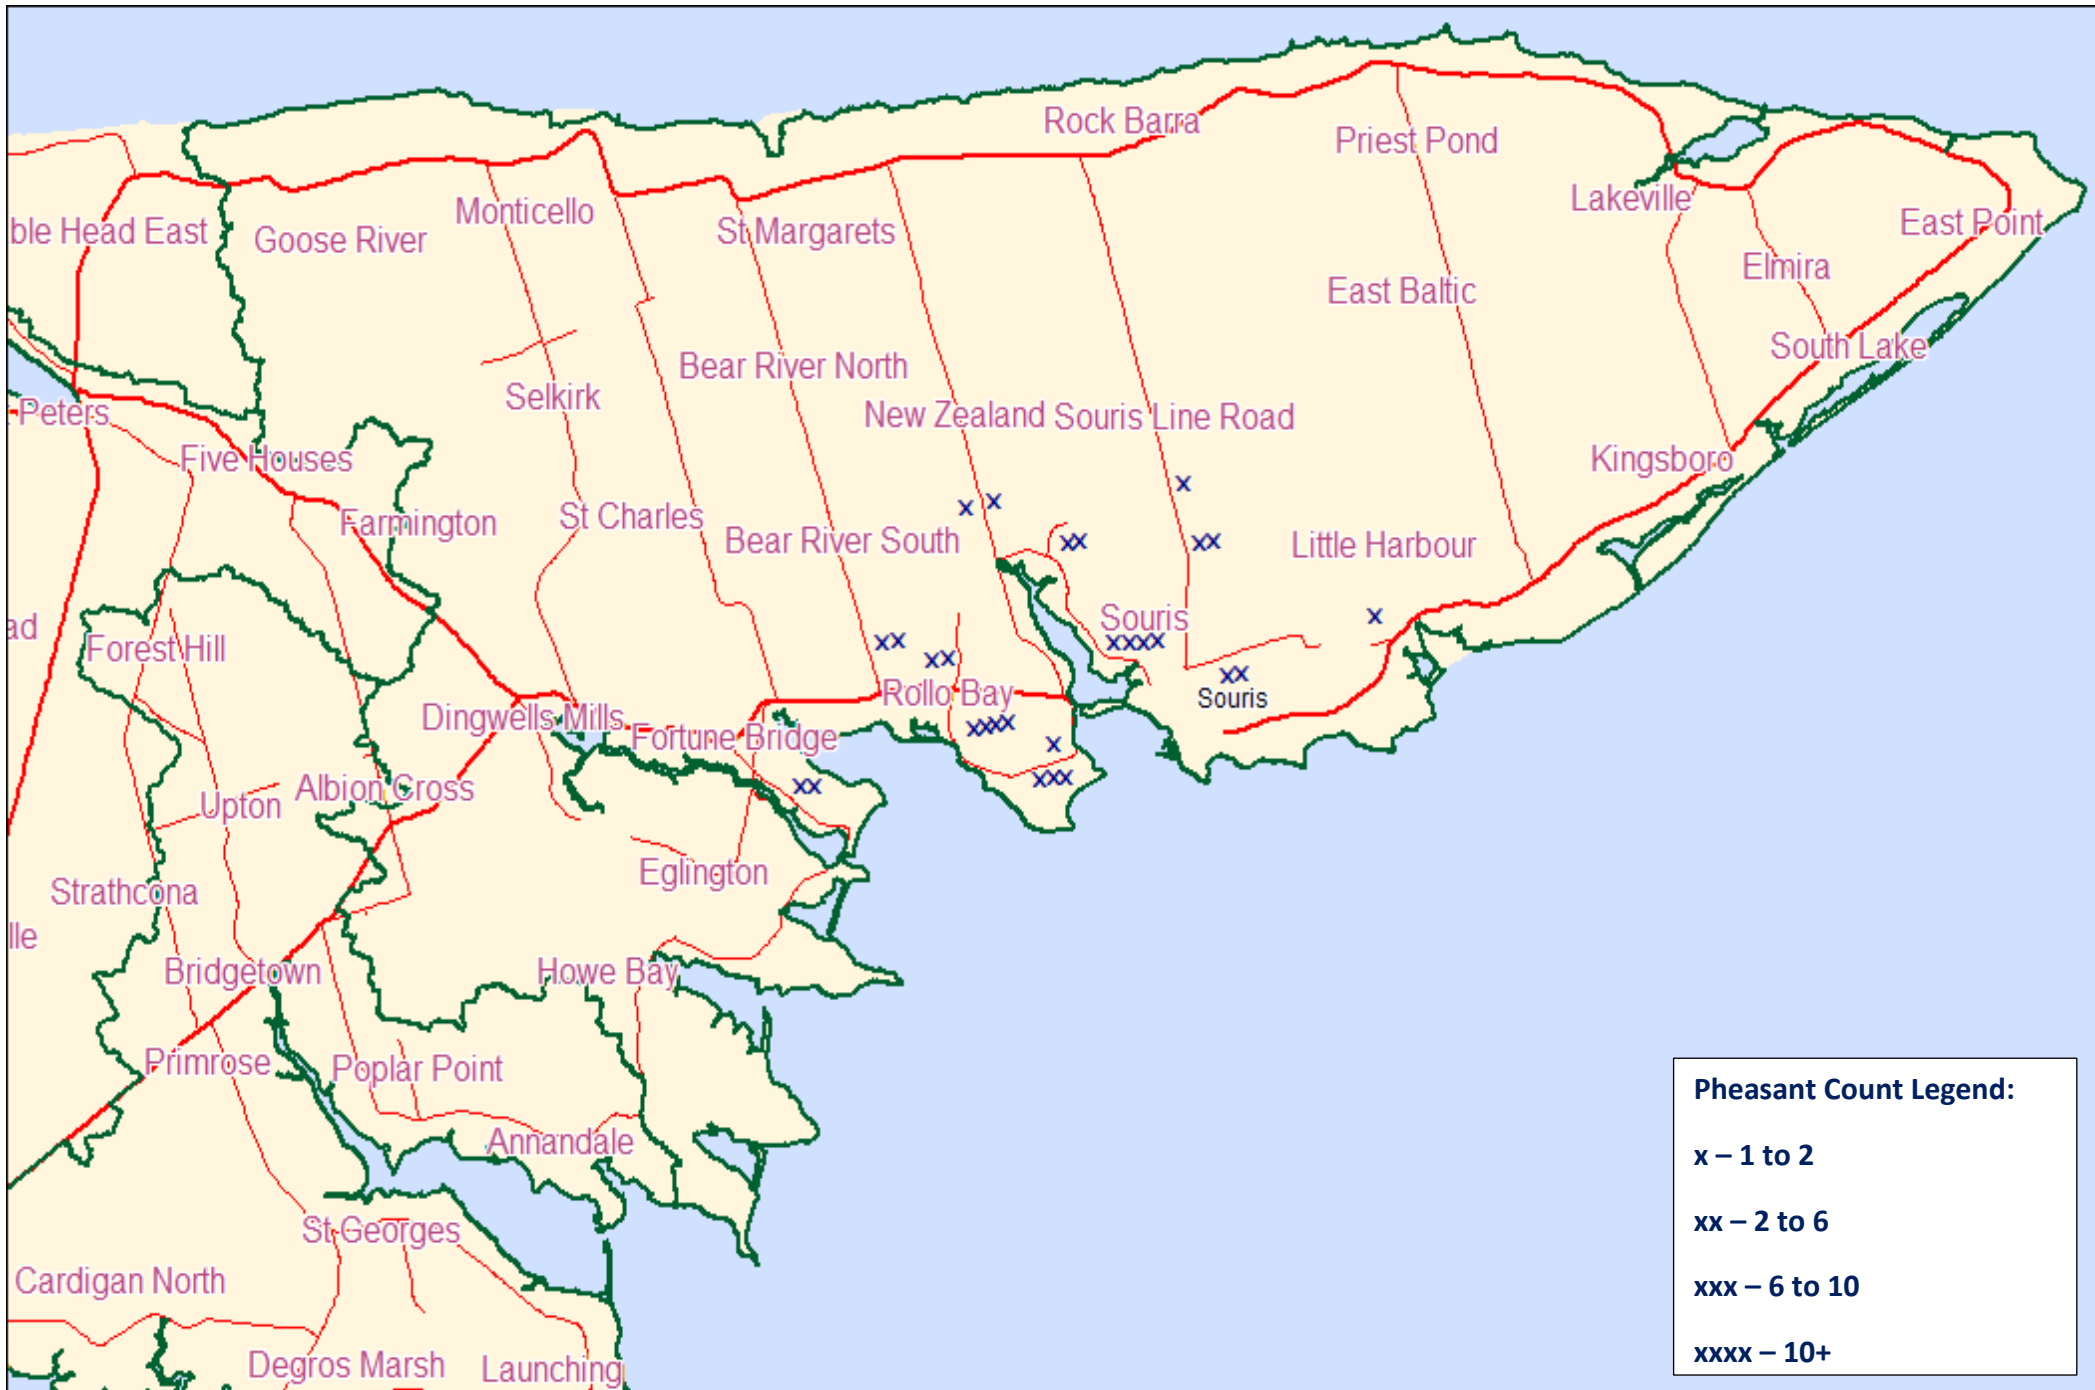

Ring-necked Pheasant Locations – February 2016

Pheasant Count Legend:

- x – 1 to 2
- xx – 2 to 6
- xxx – 6 to 10
- xxxx – 10+